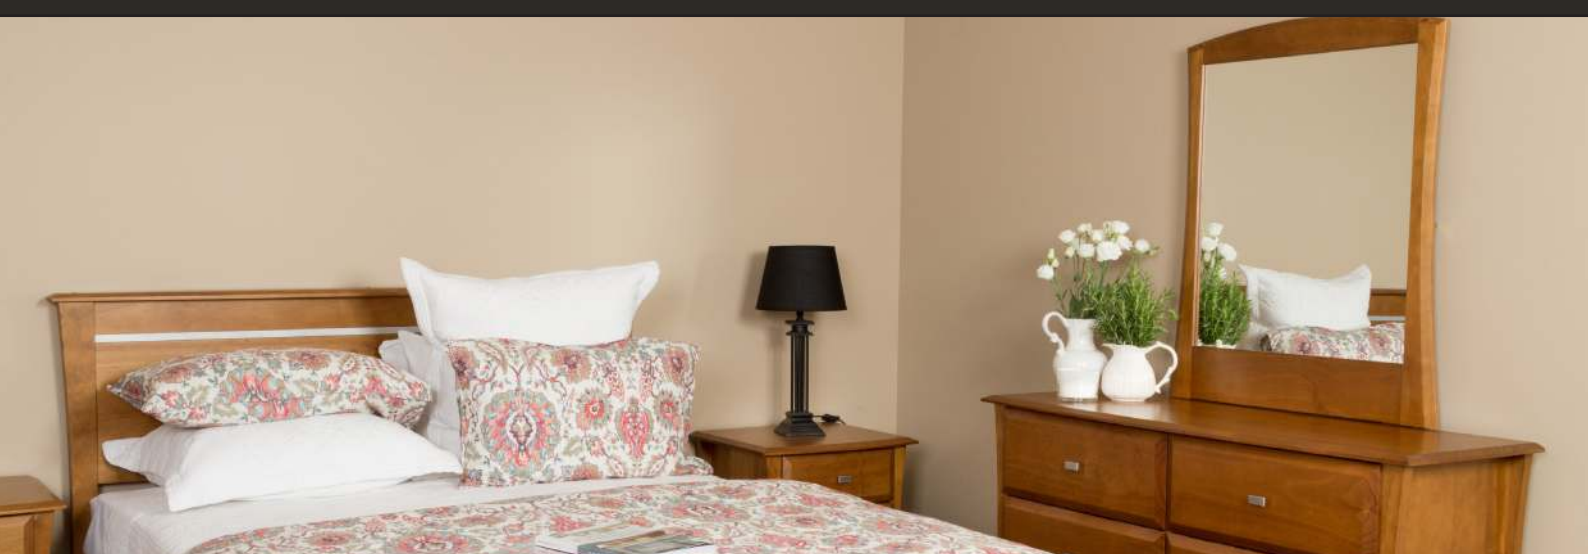

Lynbrook COLLECTION

6 Drawer Lowboy
1350w x 450d x 850h

6 Drawer Dresser with Mirror
1350w x 450d x 1810h

10 Drawer Chest
1350w x 450d x 1190h

3 Drawer Bedside
555w x 450d x 650h

4 Drawer Bed End Chest
1350w x 450d x 610h

5 Drawer Lingerie Chest
555w x 450d x 1190h

Bed with Low Foot End
Headend 1120h, Low Foot End 390h
Available in sizes Single to Super King

6 Drawer Tallboy
970w x 450d x 1190h

Making it EASY through superior customer service

NEW ZEALAND
MADE

**CUSTOMER
CARE**

**QUALITY
GUARANTEE**

**STYLE
& OPTIONS**

- ✓ Metal drawer runners on all units.
- ✓ 100% designed and manufactured in New Zealand.
- ✓ 25 year Quality Guarantee.
- ✓ Available in your choice of stain or paint colour.
- ✓ Available with your choice of handles.
- ✓ Headboard and Low Foot beds available in sizes Single to Super King.
- ✓ Easy to assemble beds.
- ✓ Strong gate slat system on all beds.

Colours are indicative only, due to the printing process.

Lynbrook **HANDLE** OPTIONS

3076SC

2525PW

3190SC

8223BN

3446SC

3007SC