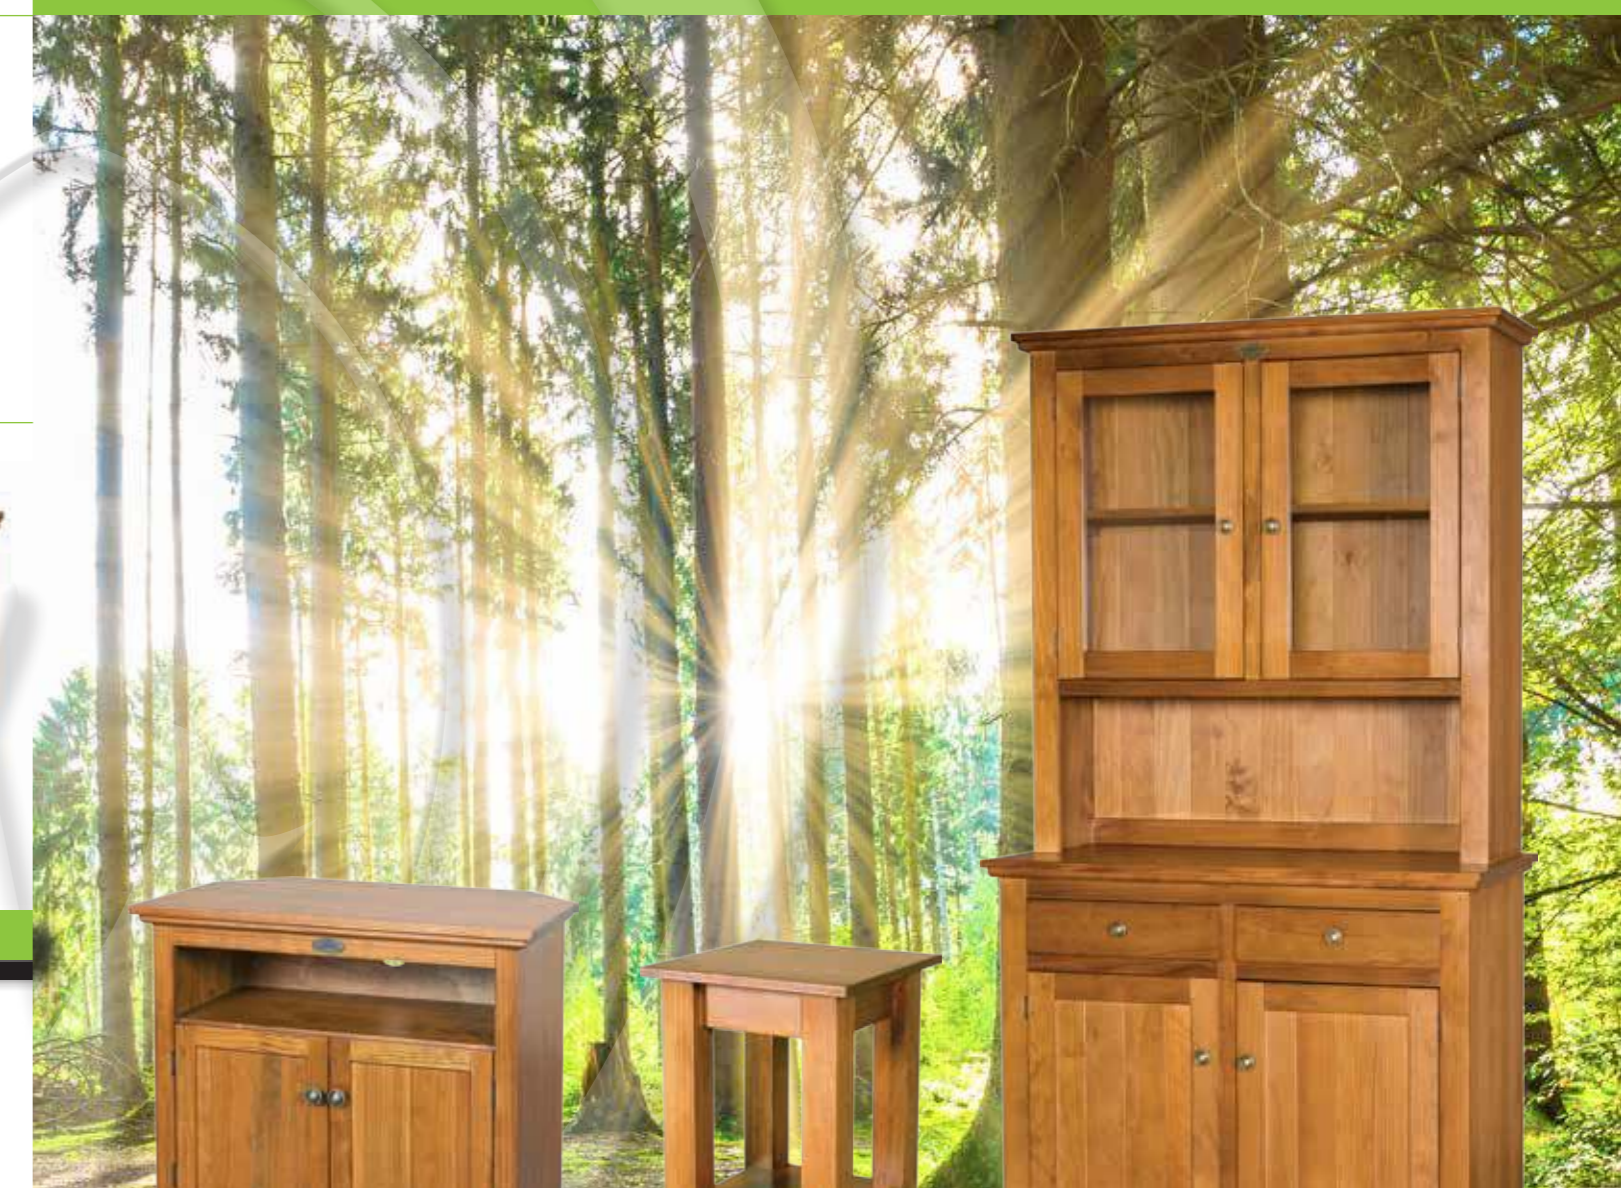

- NEW ZEALAND Made**
- Designed and made in NZ - Keeping NZ working
  - NZ Owned and operated
  - Established in 1997

- ECO Friendly**
- We care about the environment!
  - All timbers are sourced from sustainably managed forests and FSC certified suppliers