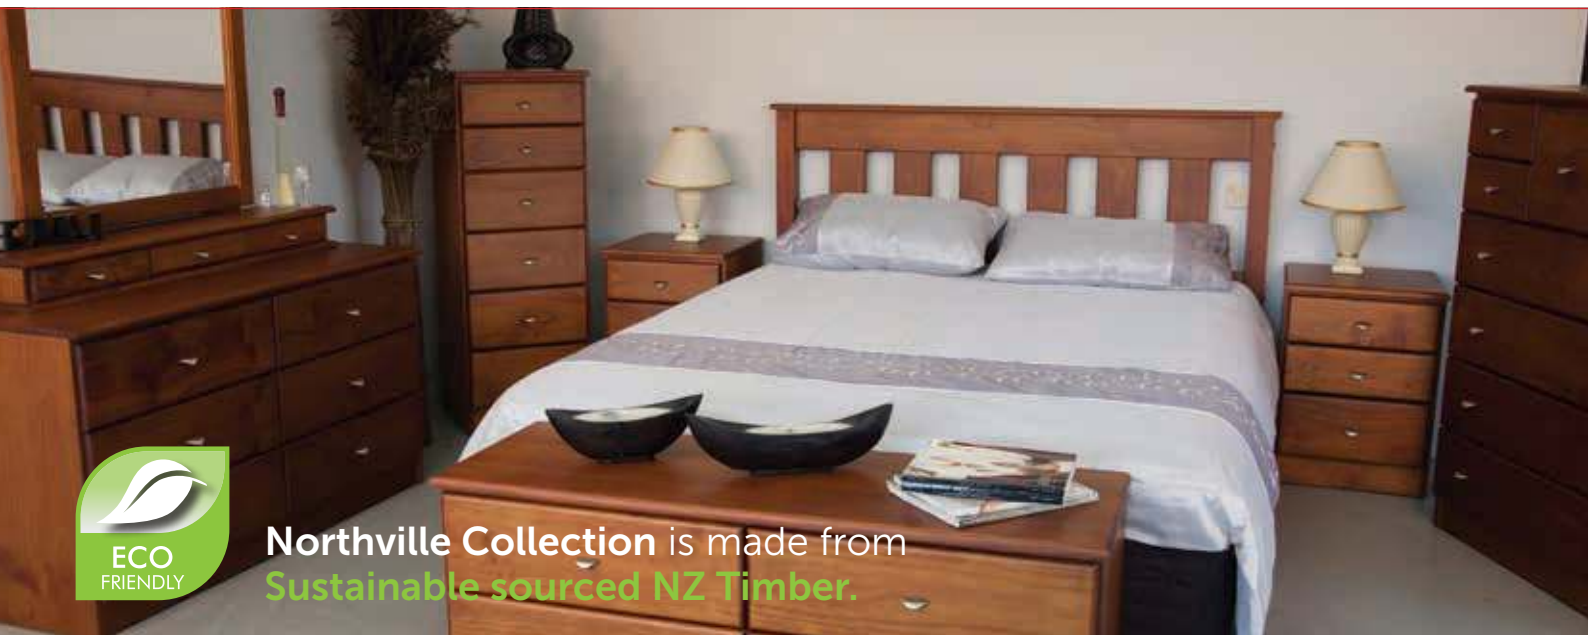

- ✓ Metal drawer runners on all units
- ✓ Designed and manufactured in New Zealand.
- ✓ 25 Year Quality Guarantee
- ✓ Available in your choice of stain or paint finish
- ✓ Available with your choice of handles
- ✓ Beds available as headboard only or as a low or high foot end bed
- ✓ Easy to assemble beds
- ✓ Strong gate slat system on all beds

Northville COLOUR OPTIONS

Colours are indicative only, due to the printing process.

Northville HANDLE OPTIONS

3076SC

3446SC

3007SC

Northville Collection is made from
Sustainable sourced NZ Timber.

P: 0800 369 963 F: 0800 689 919
E: sales@coastwoodfurniture.co.nz

www.coastwoodfurniture.co.nz