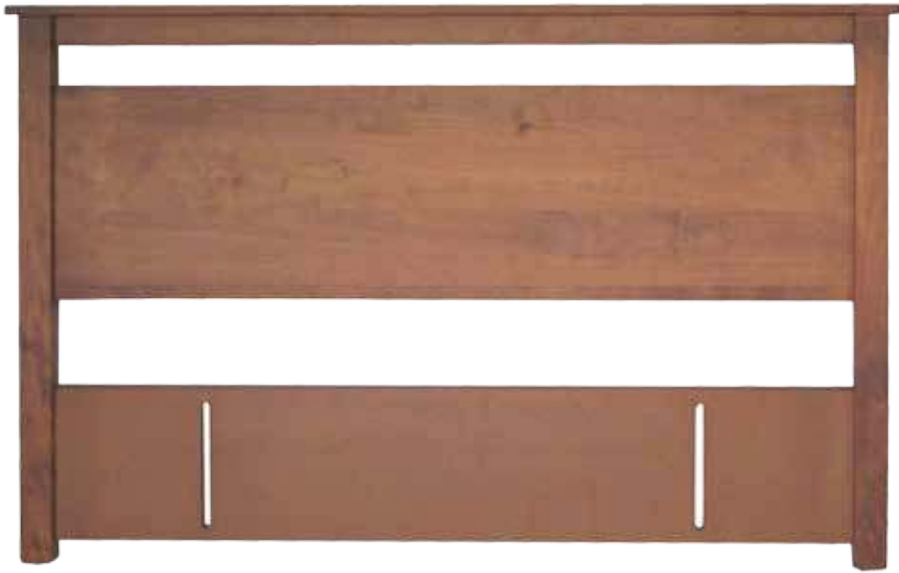

Tillsdale Kids COLLECTION

Making it EASY through superior customer service

Coastwood
FURNITURE 

Tillsdale Kids **COLLECTION**

5 Drawer Tallboy
932w x 450d x 975h

- ✓ *100% designed and manufactured in New Zealand.*
- ✓ *25 year Quality Guarantee.*
- ✓ *Available in your choice of stain or paint colour.*
- ✓ *Available with your choice of handles.*
- ✓ *Beds available as headboard only or as a low foot end bed.*
- ✓ *Easy to assemble beds.*
- ✓ *Strong gate slat system on all beds.*

4 Drawer Dresser with Mirror
932w x 450d x 1670h

5 Drawer Lingerie Chest
523w x 450d x 1145h

4 Drawer Lingerie Chest
523w x 450d x 975h

2 Drawer Bedside
523w x 450d x 603h

2 Drawer Bedside
523w x 450d x 603h

Blanket Box
850w x 450d x 470h

Headboard Solid

1100h

Available in sizes Single to Super King.
Available as Low Foot options.

Padded Headboard

1100h

Only available in sizes Single and King Single.
Range of fabrics available.