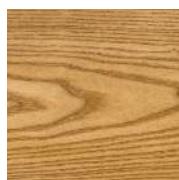

## COLOUR OPTIONS

Radiata Pine

Dark Oak

Greywash

WS Rimu

Light Rimu

Light Oak

Whitewash

White Paint

Also available in American Ash

Dark Ash

Warm Brown

Greywash

Rimu

Honey

Natural